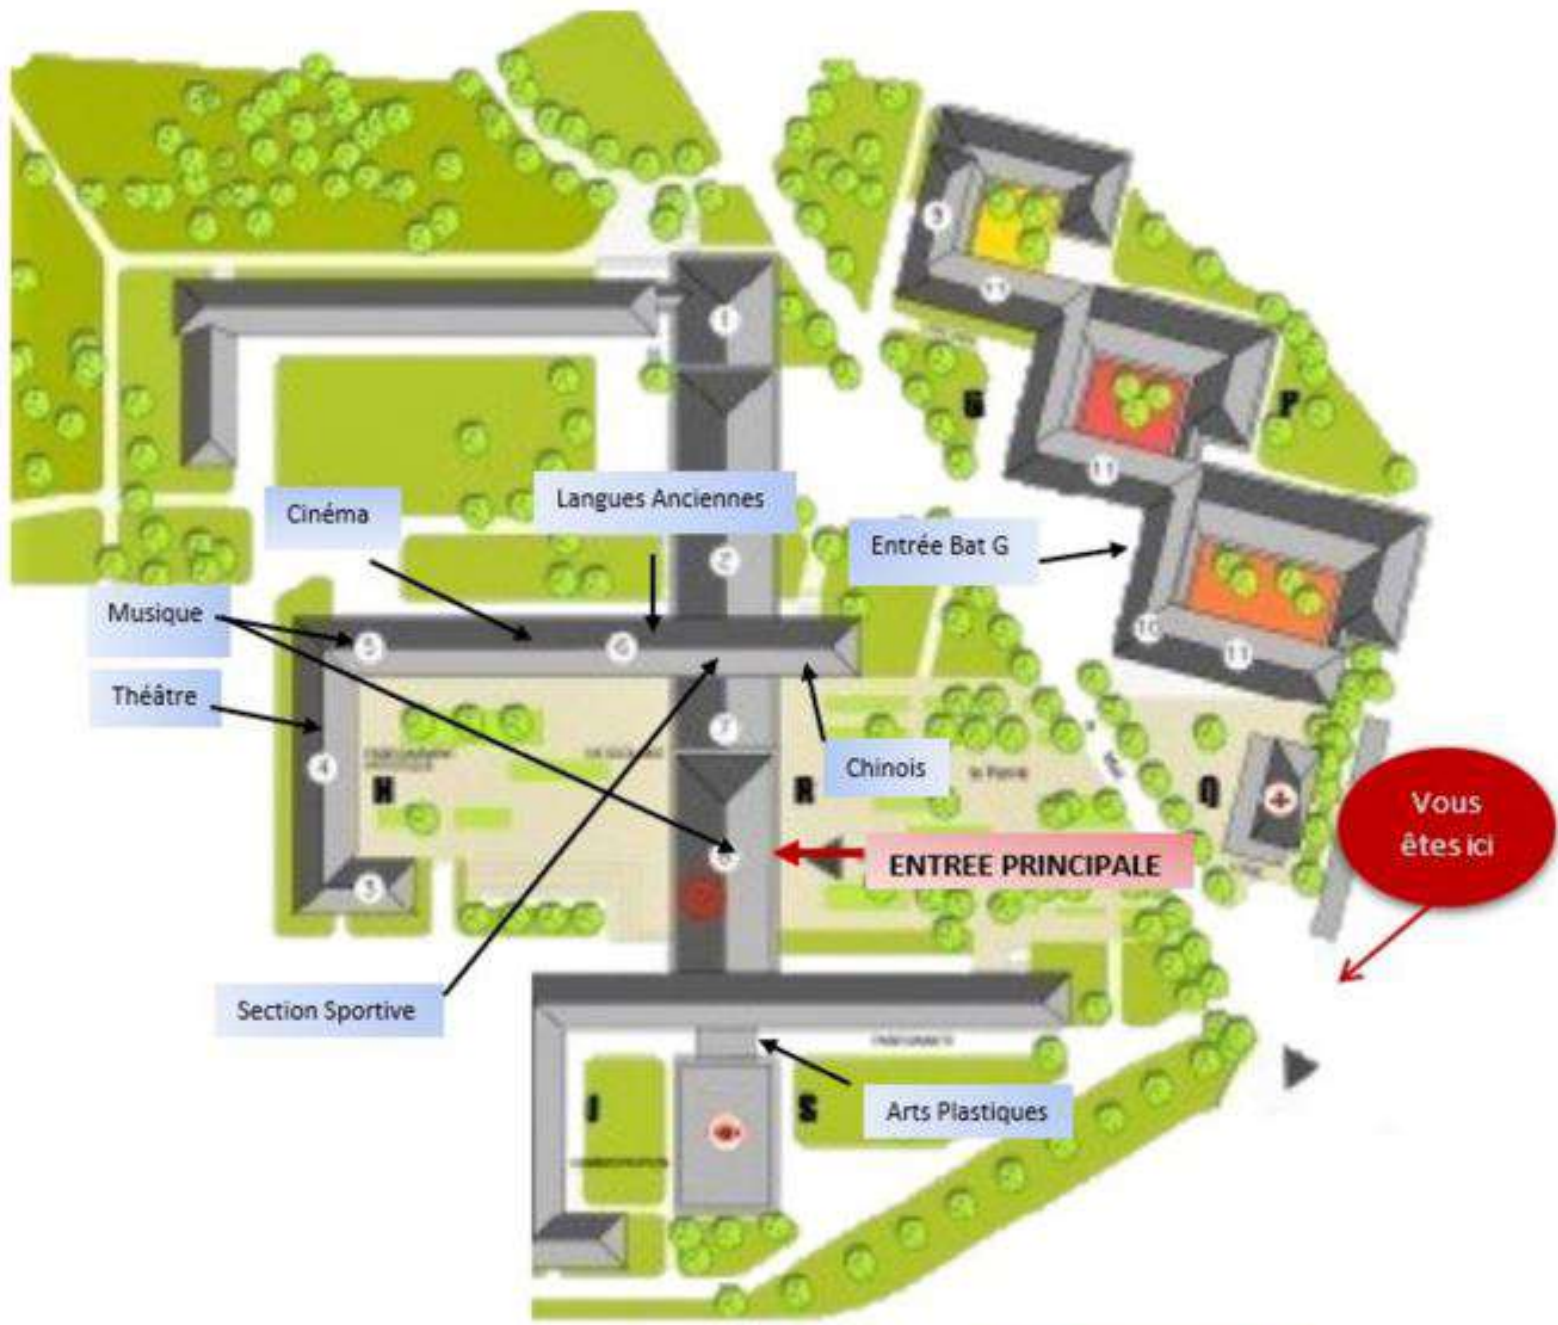

A photograph of the Lycée Rosa Parks building, a modern structure with a mix of brown and white panels and large windows. The building is set against a clear blue sky with some light clouds. In the foreground, there are green trees and a paved area with some steps leading up to the building. The image is framed by white geometric lines.

# LYCÉE **ROSA PARKS**

---

SOIRÉE PORTES OUVERTES  
27 MARS 2025  
DE 17H00 À 19H30

**Lycée Rosa Parks  
2 Place de l'Europe  
91230 Montgeron  
01 69 03 53 36**

<b>THEATRE:</b>	RDC	H09 - H10
<b>MUSIQUE:</b>	RDC	H06 - H07 + HALL
<b>CHINOIS:</b>	1ère Etage	O107
<b>CINEMA:</b>	RDC	H03
<b>LANGUES ANCIENNES:</b>	RDC	H02
<b>ARTS PLASTIQUES:</b>	RDC	ATRIUM
<b>SCIENCES DE L'INGENIEUR:</b>	RDC	G3-116
<b>STI2D:</b>	RDC	G3-116
<b>STMG:</b>	RDC	G103
<b>SECTION SPORTIVE:</b>	RDC	H01